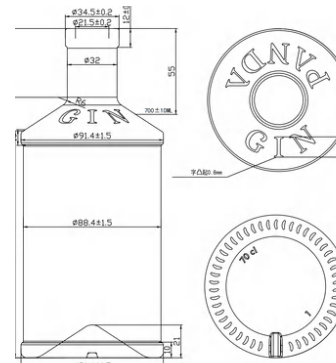

Why Choose Us?

- ✓ Expert in Custom Glass Bottle
- ✓ Flexible Trade Terms (FOB, CIF, CFR, DAP, DDP)
- ✓ Advanced Finishing & Processing Technology
- ✓ Professional Service Team – Hassle-Free & Reliable

Let's bottle your vision with reliability.

SKETCHING